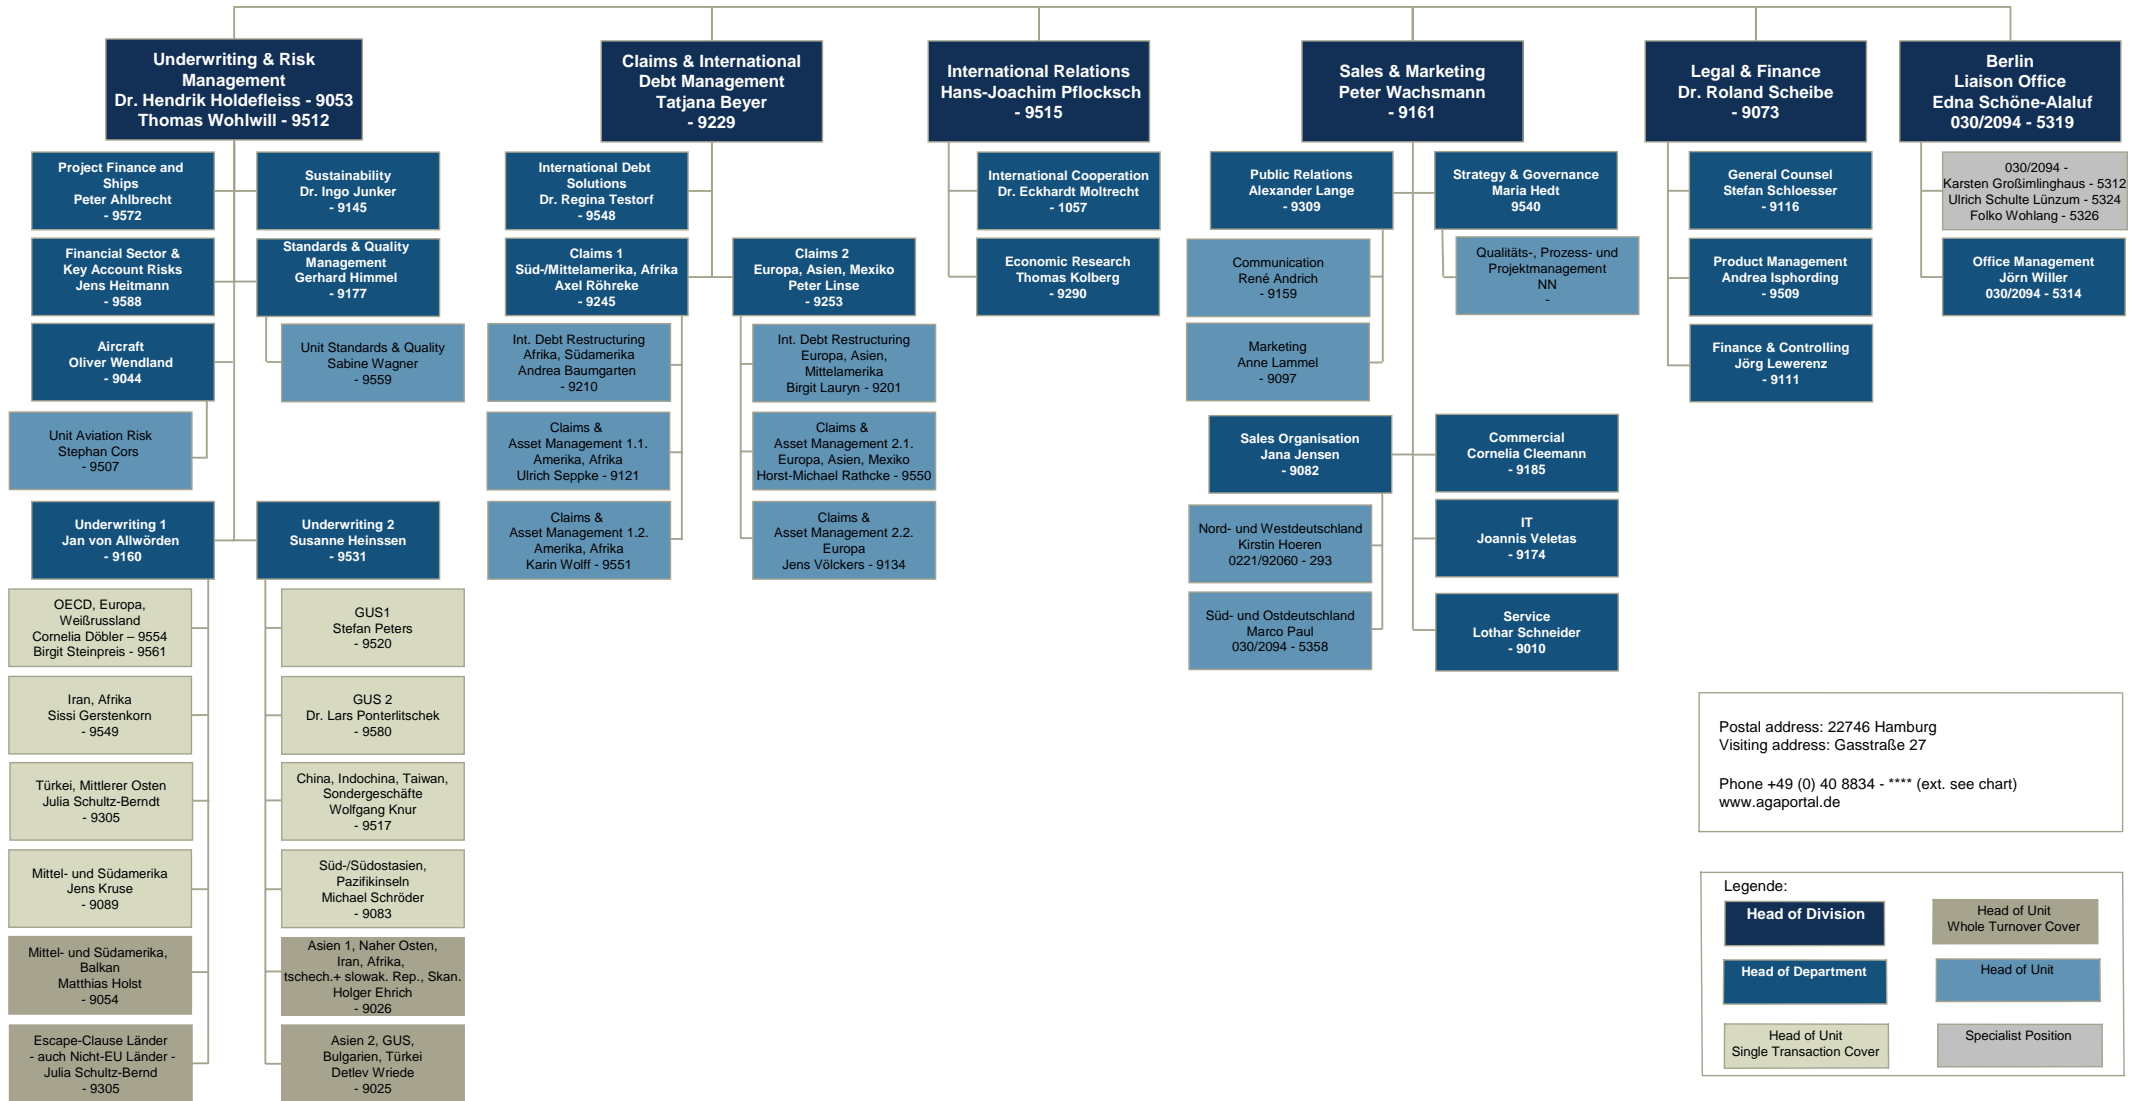

# Organisational Chart

Dr. Hans Janus, Member of the Board of Management  
Euler Hermes Kreditversicherungs-AG

Andreas Klasen, Managing Director  
PricewaterhouseCoopers AG WPG

Postal address: 22746 Hamburg  
Visiting address: Gasstraße 27  
  
Phone +49 (0) 40 8834 - \*\*\*\* (ext. see chart)  
[www.agaportal.de](http://www.agaportal.de)

Legende:

<b>Head of Division</b>	Head of Unit Whole Turnover Cover
<b>Head of Department</b>	Head of Unit
Head of Unit Single Transaction Cover	Specialist Position